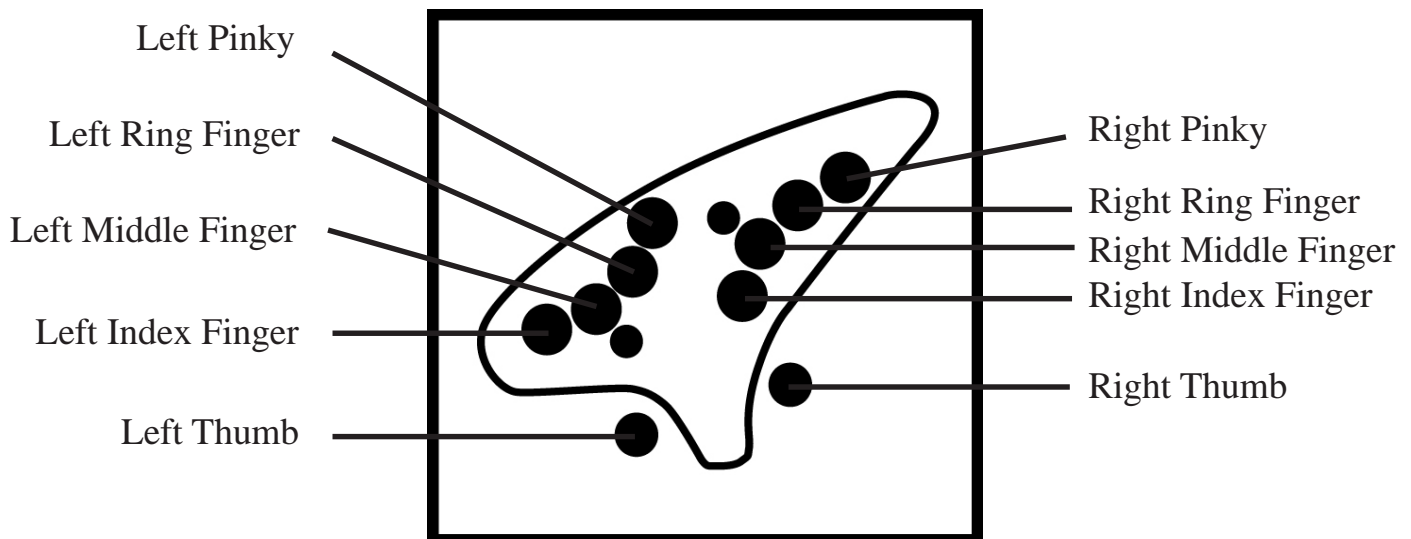

How to Hold the Ocarina

- Place the neck strap around your neck
- Place your fingers according to the picture above, your left hand approaches the ocarina from below, your right hand from above.
- You can rinse the ocarina with water for cleaning, but wait until the ocarina is completely dry before playing again.