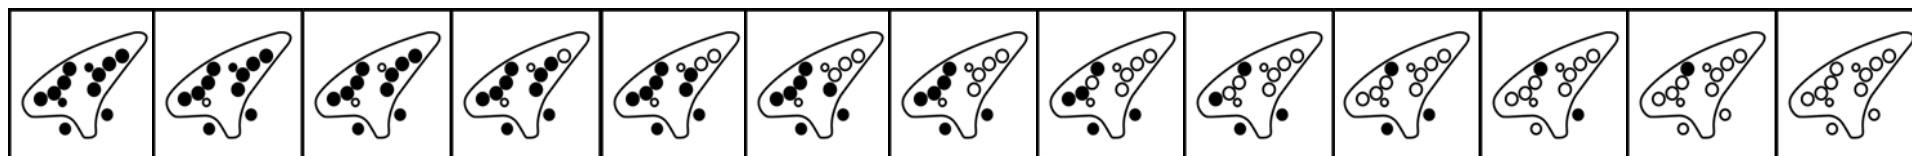

Ocarina Master

Complete Fingering Chart for 12 Hole C Major Soprano Ocarina

The actual pitch is two octaves above the notes written here.

A B C D E F G A B \dot{C} \dot{D} \dot{E} \dot{F}

©2015 by STL Ocarina