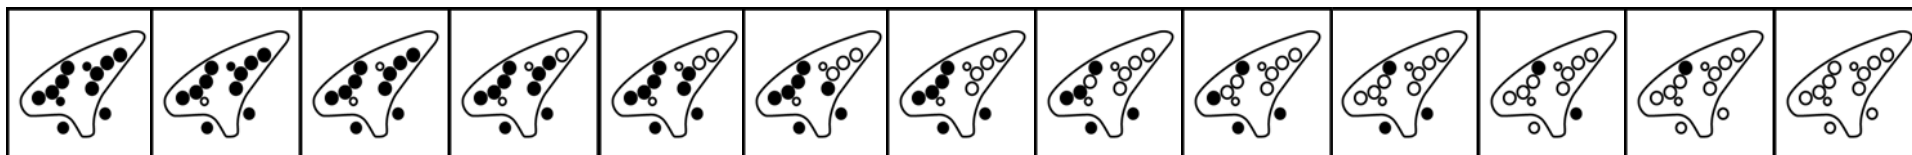

Ocarina Master

Complete Fingering Chart for 12 Hole C Major Tenor Ocarina

The actual pitch is one octave above the notes written here.

A B C D E F G A B \dot{C} \dot{D} \dot{E} \dot{F}

©2015 by STL Ocarina